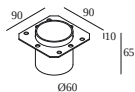

Cutout dimension (mm): 55

300 89 24 60 LED POWER SUPPLY 24V-DC / 60W

90

Dimtype: non-dimmable

Cutout dimension (mm): 55

300 89 24 61 LED POWER SUPPLY 24V-DC / 60W DIN

90

Dimtype: non-dimmable

21012 0160 LED POWER SUPPLY 24V-DC / 24W

36

Dimtype: non-dimmable

Cutout dimension (mm): 55

DELTALIGHT

LOGIC MINI W S

304 31 12 A

Concrete boxes

270 11 188 CONCRETE BOX 188

Cutout dimension (mm): 67

Notes: