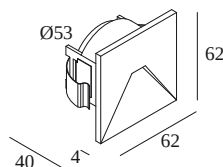

 [View on website](#)

General info

LOCATION	indoor-outdoor
INSTALLATION	Wall Recessed
CUTOUT SHAPE/SIZE (MM)	round - 55
RECESSED DEPTH (MM)	50
THICKNESS OF MOUNTING SURFACE (MM)	min.12
INGRESS PROTECTION	IP54
PROTECTION AGAINST MECHANICAL IMPACT	IK03
WEIGHT (KG)	0.2
ADJUSTABILITY	non adjustable
INFORMATION	EXCL.LED POWER SUPPLY 24V-DC

Min current | Max current

300 89 24 20 LED POWER SUPPLY 24V-DC / 20W

30

Dimtype: non-dimmable

Cutout dimension (mm): 60

300 89 24 40 LED POWER SUPPLY 24V-DC / 40W

60

Dimtype: non-dimmable

Cutout dimension (mm): 55

300 89 24 60 LED POWER SUPPLY 24V-DC / 60W

90

Dimtype: non-dimmable

Cutout dimension (mm): 55

300 89 24 61 LED POWER SUPPLY 24V-DC / 60W DIN

90

Dimtype: non-dimmable

270 11 188 CONCRETE BOX 188

Cutout dimension (mm): 67

Notes: