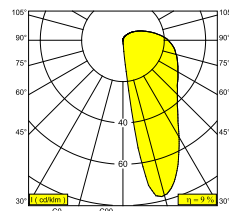

 [View on website](#)

General info

LOCATION	indoor-outdoor
INSTALLATION	Wall Recessed
CUTOUT SHAPE/SIZE (MM)	round - 55
RECESSED DEPTH (MM)	50
THICKNESS OF MOUNTING SURFACE (MM)	min.12
INGRESS PROTECTION	IP54
PROTECTION AGAINST MECHANICAL IMPACT	IK03
WEIGHT (KG)	0.2
ADJUSTABILITY	non adjustable
INFORMATION	EXCL.LED POWER SUPPLY 24V-DC