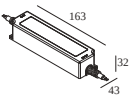

Min current | Max current

300 89 24 20 LED POWER SUPPLY 24V-DC / 20W

30

Dimtype: non-dimmable

Cutout dimension (mm): 60

300 89 24 40 LED POWER SUPPLY 24V-DC / 40W

60

Dimtype: non-dimmable

Cutout dimension (mm): 55

300 89 24 60 LED POWER SUPPLY 24V-DC / 60W

90

Dimtype: non-dimmable

Cutout dimension (mm): 55

300 89 24 61 LED POWER SUPPLY 24V-DC / 60W DIN

90

Dimtype: non-dimmable