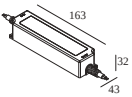

Min current | Max current

300 89 24 20 LED POWER SUPPLY 24V-DC / 20W

30

Dimtype: non-dimmable

Cutout dimension (mm): 60

300 89 24 40 LED POWER SUPPLY 24V-DC / 40W

60

Dimtype: non-dimmable

Cutout dimension (mm): 55

300 89 24 60 LED POWER SUPPLY 24V-DC / 60W

90

Dimtype: non-dimmable

Cutout dimension (mm): 55

300 89 24 61 LED POWER SUPPLY 24V-DC / 60W DIN

90

Dimtype: non-dimmable